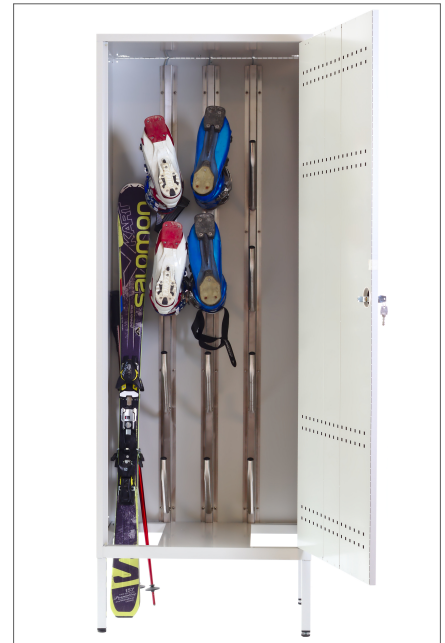

Ski depot „CLOSED“

The compact cabinet for skis and shoes

Closed 200

The perfect solution for 2 people

The cabinet is made of galvanized sheet steel, powder-coated in the desired RAL color - standard color RAL 7035 light gray.

Optional upgrade:
shoe holders for 2 pairs
(please see sample picture),
heated holders
available upon request!

Standard model: cylinder lock
(various locking systems
available upon
request)

Closed 400

The perfect solution for 4 people

The cabinet is made of galvanized sheet steel, powder-coated in the desired RAL color - standard color RAL 7035 light gray.

Optional upgrade:
shoe holders for 4 pairs
(please see sample picture),
heated holders
available upon request!

Standard model: cylinder lock
(various locking systems
available upon
request)

Closed 600

The perfect solution for 6 people

The cabinet is made of galvanized sheet steel, powder-coated in the desired RAL color - standard color RAL 7035 light gray.